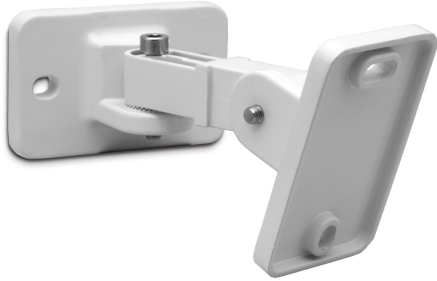

COLS101

slimline column speaker for speech
100V

COLS101 is an extra slim column speaker that is especially suitable for sound reproduction in acoustically difficult venues.

Advanced technology guarantees optimized sound dispersion and improved speech intelligibility. This decreases microphone feedback in reverberant locations such as houses of worship, sport facilities, public buildings as well as conference facilities and auditoriums.

This speaker offers timeless design combined with impeccable sound reproduction.

The COLS101 has 10 x 2" woofers and 1 x 1" tweeter. A standard wall bracket and installation tools are included.

The standard color of COLS101 is white. From 12 pieces on, the COLS101 speakers can be painted in any RAL color (REF: PAINTCOL).

TECHNICAL SPECIFICATIONS

height in mm	721	width in mm	66
depth in mm	66	loudspeaker system	multiple
woofer size in inch	10 x 2	woofer cone material	paper
tweeter size in inch	1	mounting system	L-brackets
colour	white	100V transformer power taps in watts	40 - 20 - 10
impedance in ohms	8	low impedance power in watts	60
SPL 1W/1m in dB	91	max SPL 1m in dB	106
frequency response in Hz	200 - 20K	main construction material	aluminium
grille main material	aluminium	IP rating	66
applicable low impedance	Yes	applicable in 100V	Yes

MORE PICTURES

ACCESSORIES

COLSBRA

Bracket for easy tilting and rotating of COLS sound columns